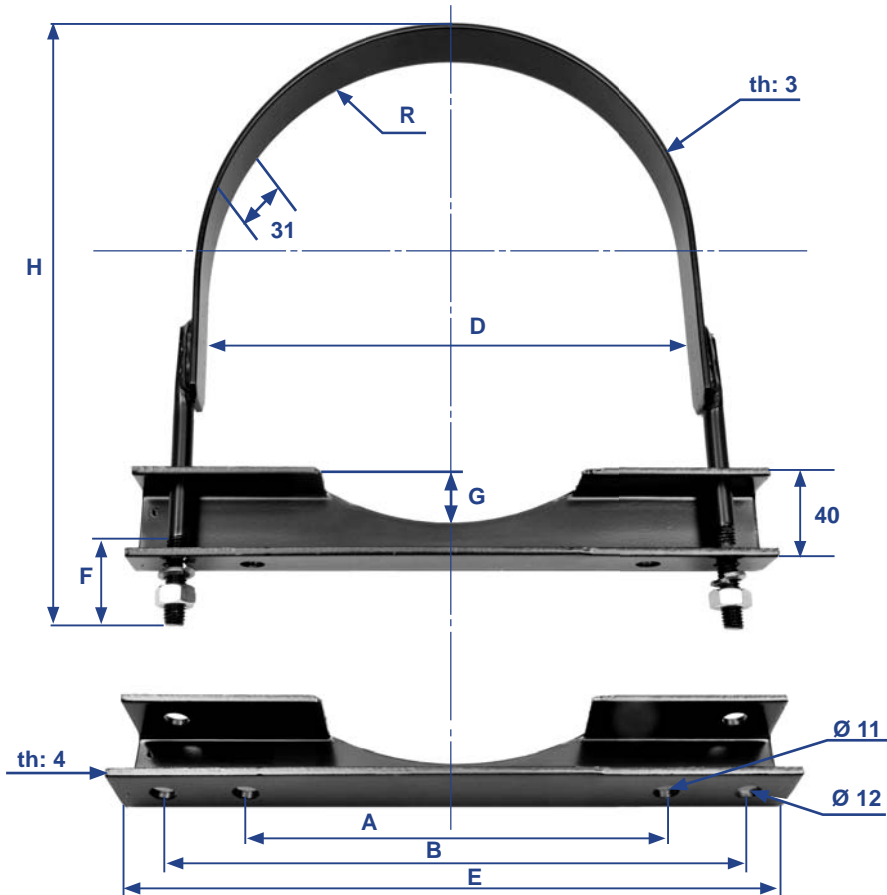

STEEL

"FLANGE" Clamps

Steel coated with matt black paint. M10 thread.

"FLANGE" clamp sold individually, not assembled, in a plastic bag:

1 Strap + 1 Support + 2 "Grower" washers + 2 Standard M10 nuts.

ALK Ref.	Tank Diameter = D	R	A	B	E	F	G	H
87.206.00	206	103	130	218	250	70	16	258
87.246.00	246	123	180	258	290	70	16	298
87.276.00	276	138	180	288	320	70	17	331
87.310.00	310	155	200	322	354	70	18	364
87.396.00	396	198	250	408	440	70	18	449

Dimensions in millimetres

D = External Diameter of the Tank in mm - th (mm) = thickness