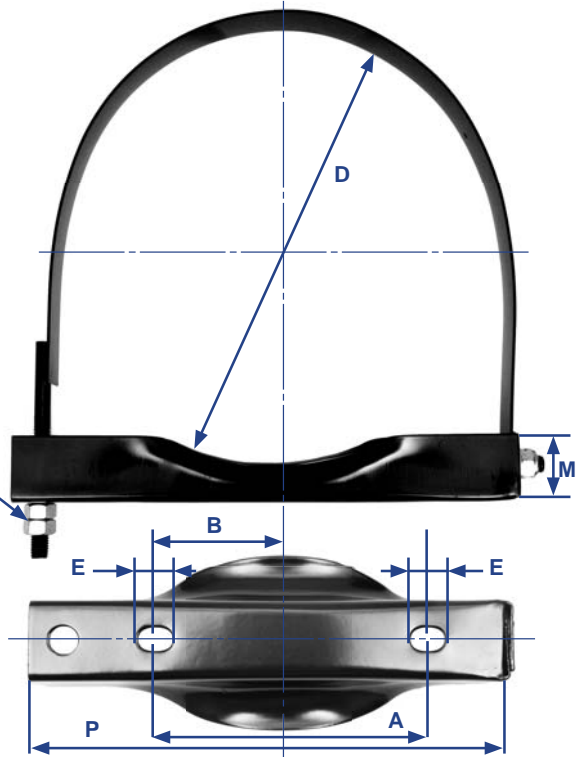

Strap fixing onto the Nylstop M12 Support

Complete KIT = 2 Straps + 2 Supports + 2 flat washers + 2 Nylstop M12 nuts + 4 Standard M12 nuts + 1 set of assembly instructions.

STEEL

Two-part "STRAP" Clamps

Sold in KITS of two clamps. 2 mm thick steel, "Phosphated" then coated with matt black paint or electrogalvanised. Two-part "STRAP" clamp, sold in KITS of two clamps in a plastic bag: 2 Straps + 2 Supports + 4 Standard M12 nuts + 2 flat washers + 2 NYLSTOP M12 nuts + 1 set of assembly instructions. These 2-part clamps enable a 50% gain in stock and transport volumes in comparison to the 1-part clamps. Additional Standard or Nylstop M12 nuts are also sold separately in bags of 4.

RUBBER protection KIT
see details on pages 4 and 15

Enables compliance with Standard 87/404/EC

ALK Ref.	Clamp Diameter
93.206.00	206
93.000.00	246
	276
	310
93.396.00	396

2 Standard M12 nuts

Bag of 4 additional nuts

STANDARD M12 ALK Ref.	Thread
78.200.00	M12
NYLSTOP M12 ALK Ref.	Thread
78.300.00	M12

ALK Ref. Matt Black	ALK Ref. Electrogalvanised	Tank Diameter = D	A	B	M	P	E
97.206.00	97.206.00Z	206	130	65	43	229	11x16
97.246.00	97.246.00Z	246	180	90	43	269	11x16
97.276.00	97.276.00Z	276	180	90	43	299	11x16
97.310.00	97.310.00Z	310	200	100	43	333	11x16
97.396.00	97.396.00Z	396	250	125	43	419	11x16
96.206.00	96.206.00Z	206	122	61	43	229	12x16
96.246.00	96.246.00Z	246	162	81	43	269	12x16
96.276.00	96.276.00Z	276	192	96	43	299	12x16
96.310.00	96.310.00Z	310	227	113	43	333	12x16
96.396.00	96.396.00Z	396	307	153	43	419	12x16

Dimensions in millimetres

D = External Diameter of the Tank in mm

Two-part "STRAP" Clamps

STEEL

Assembly instructions for 2-part "STRAP" Clamps.
These instructions are present in each KIT.

English

KIT COLLIER SANGLE - STRAP SADDLE - SPANNBAND