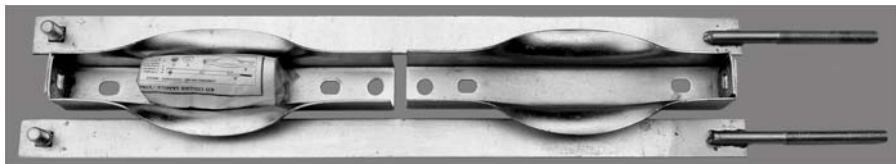

Two-part "STRAP" Clamps

STEEL

Complete Assembled Clamp

- These 2-part clamps enable a 50% gain in stock and transport volumes in comparison to the 1-part clamps.
- These clamps are "**Phosphated**" before being painted, which protects the steel from corrosion and helps the paint to bond.

Strap fixing onto the Nylstop M12 Support

Complete KIT = 2 Straps + 2 Supports + 2 flat washers + 2 Nylstop M12 nuts + 4 Standard M12 nuts + 1 set of assembly instructions.

STEEL

Two-part "STRAP" Clamps

Sold in KITS of two clamps. 2 mm thick steel, "Phosphated" then coated with matt black paint or electrogalvanised. Two-part "STRAP" clamp, sold in KITS of two clamps in a plastic bag: 2 Straps + 2 Supports + 4 Standard M12 nuts + 2 flat washers + 2 NYLSTOP M12 nuts + 1 set of assembly instructions. These 2-part clamps enable a 50% gain in stock and transport volumes in comparison to the 1-part clamps. Additional Standard or Nylstop M12 nuts are also sold separately in bags of 4.

RUBBER protection KIT
see details on pages 4 and 15

Enables compliance with Standard 87/404/EC

ALK Ref.	Clamp Diameter
93.206.00	206
93.000.00	246
	276
	310
93.396.00	396

2 Standard M12 nuts

Bag of 4 additional nuts