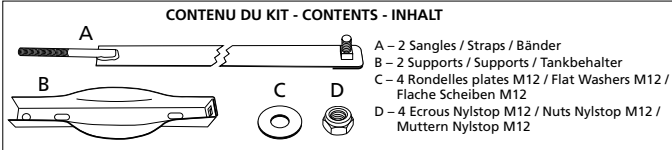

Two-part "STRAP" Clamps

STEEL

Assembly instructions for 2-part "STRAP" Clamps.
These instructions are present in each KIT.

English

KIT COLLIER SANGLE - STRAP SADDLE - SPANNBAND

CONTENU DU KIT - CONTENTS - INHALT

1-Déballer toutes les pièces - Unpacking all the items - Alle Stücke auspacken.