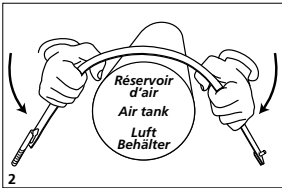

INSTRUCTIONS DE MONTAGE - FITTING INSTRUCTIONS - MONTAGE ANWEISUNGEN

2-part clamp support