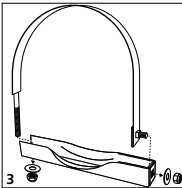

INSTRUCTIONS DE MONTAGE - FITTING INSTRUCTIONS - MONTAGE ANWEISUNGEN

2-part clamp support