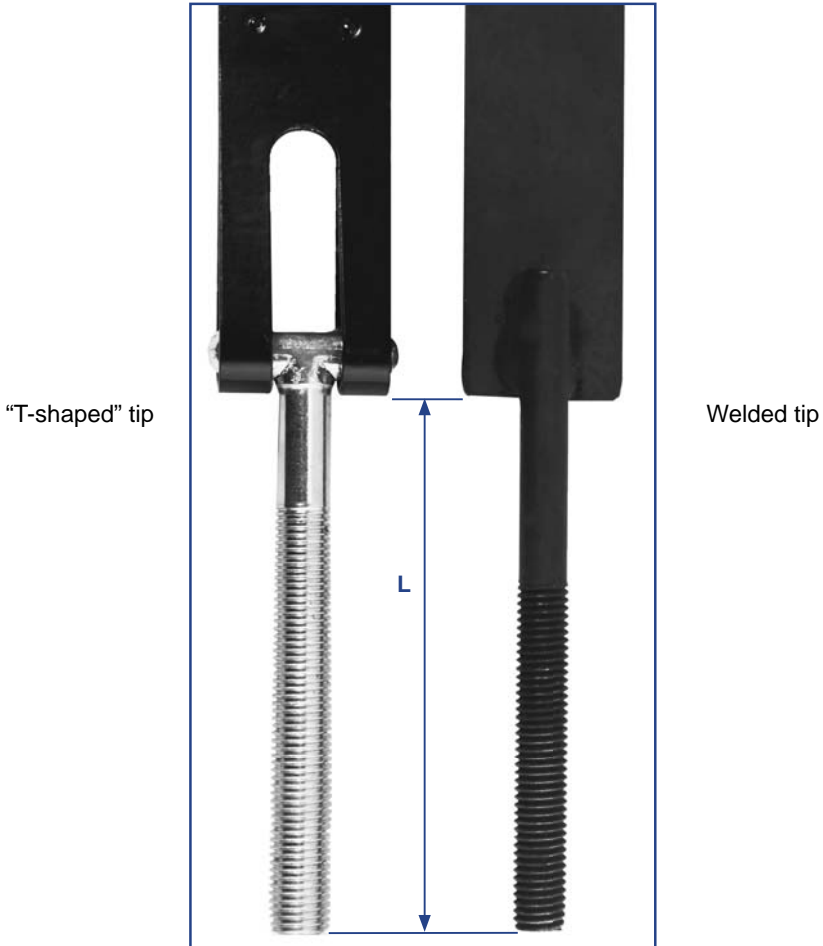

## "STRAP" Clamp Tips

STEEL

With all "STRAP" clamps ref.: 70.xxx.xx, 73.xxx.xx, 88.xxx.xx, 95.xxx.xx, 96.xxx.xx, 97.xxx.xx you have a choice between two types of tips: welded tip or "T-shaped" tip.

All our clamps are delivered in the "Standard" form with a welded tip, this is the least expensive solution. The removable "T-shaped" tip enables you to reduce the size of the packaging from 120 to 150 mm (L).

To order a "STRAP" clamp with a "T-shaped" tip add a "T" at the end of the usual reference code.